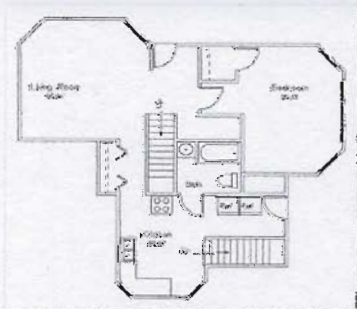

Parking	Available for \$85/per month
---------	------------------------------

Options
w/upgrades!

The Rest of The Story

One of a kind 3-level campus property offers 5 large bedrooms (4 with wood floors and 1 with carpet). Living room features a faux fireplace with an oak mantel and original oak built in cabinet. Large and modern kitchen provides plenty of storage and pantry space along with a dishwasher and two refrigerators. Each bedroom is bright and sunny and has roomy closets. There is a private secure entrance along with a shared basement where we provide to you additional locked storage.

Floor Plan and Exterior Picture

First Floor

Second Floor

Third Floor

susan@madrent.com

608-577-0081

For appointment Text Rent216 to 84444

This unit maybe rented with a complete overhaul that will be completed by August 15th, 2010!